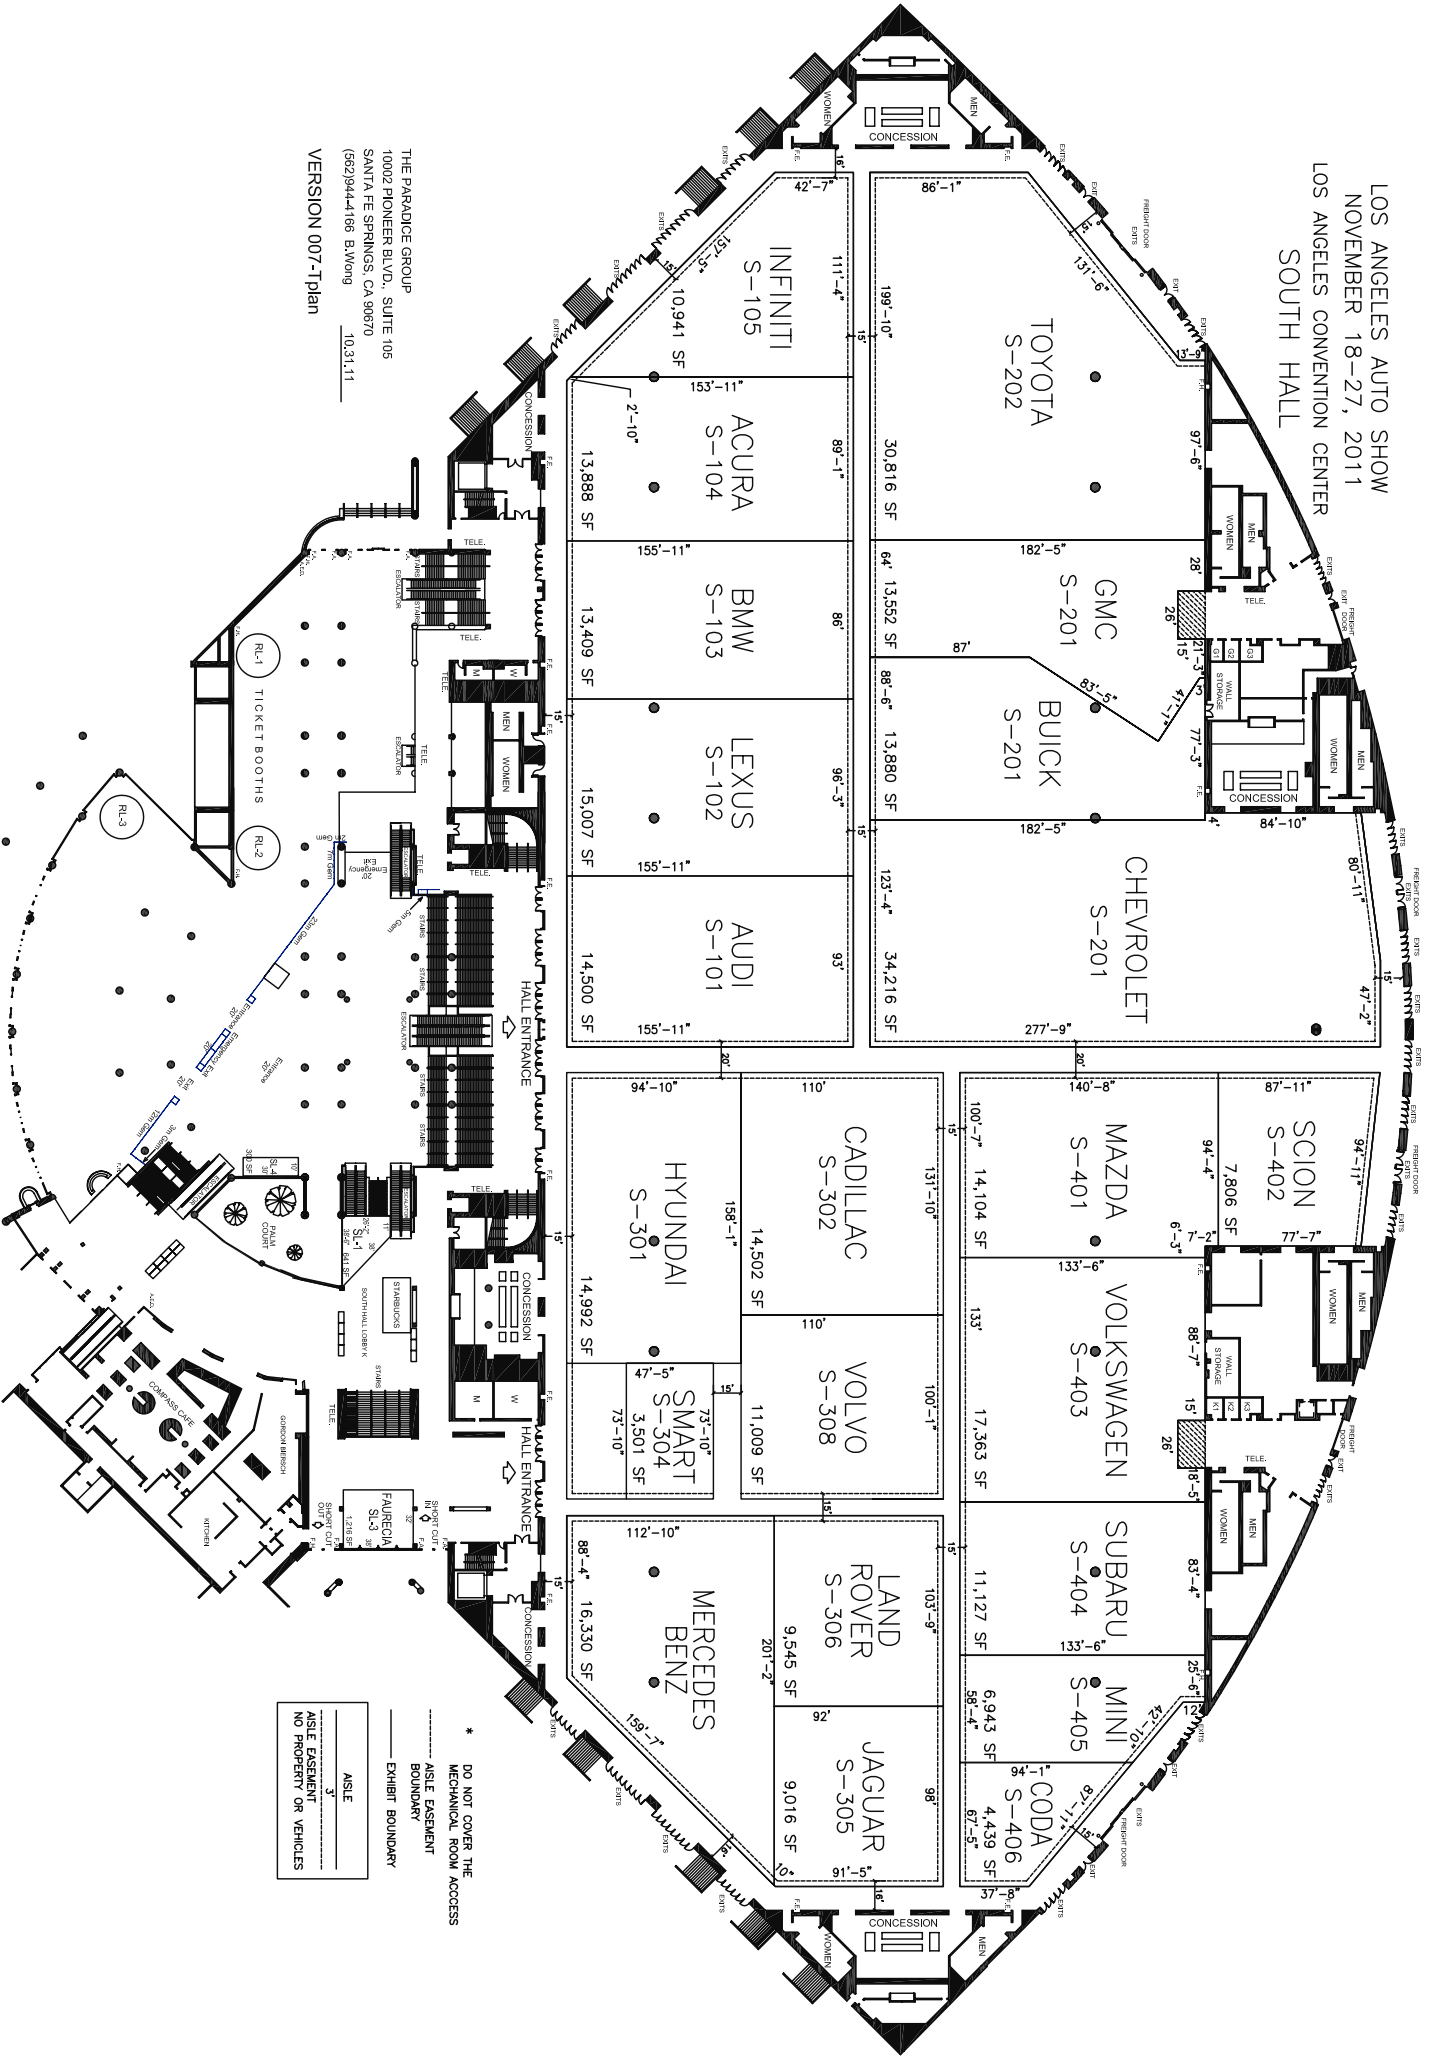

LOS ANGELES AUTO SHOW
 NOVEMBER 18-27, 2011
 LOS ANGELES CONVENTION CENTER
 SOUTH HALL

THE PARADISE GROUP
 10002 PIONEER BLVD., SUITE 105
 SANTA FE SPRINGS, CA 90670
 (562)944-4166 B/Wong
 10.31.11
 VERSION 007-1plan

DO NOT COVER THE
 MECHANICAL ROOM ACCESS

ASILE EASEMENT
 BOUNDARY

EXHIBIT BOUNDARY

ASILE
 3'

ASILE EASEMENT
 NO PROPERTY OR VEHICLES