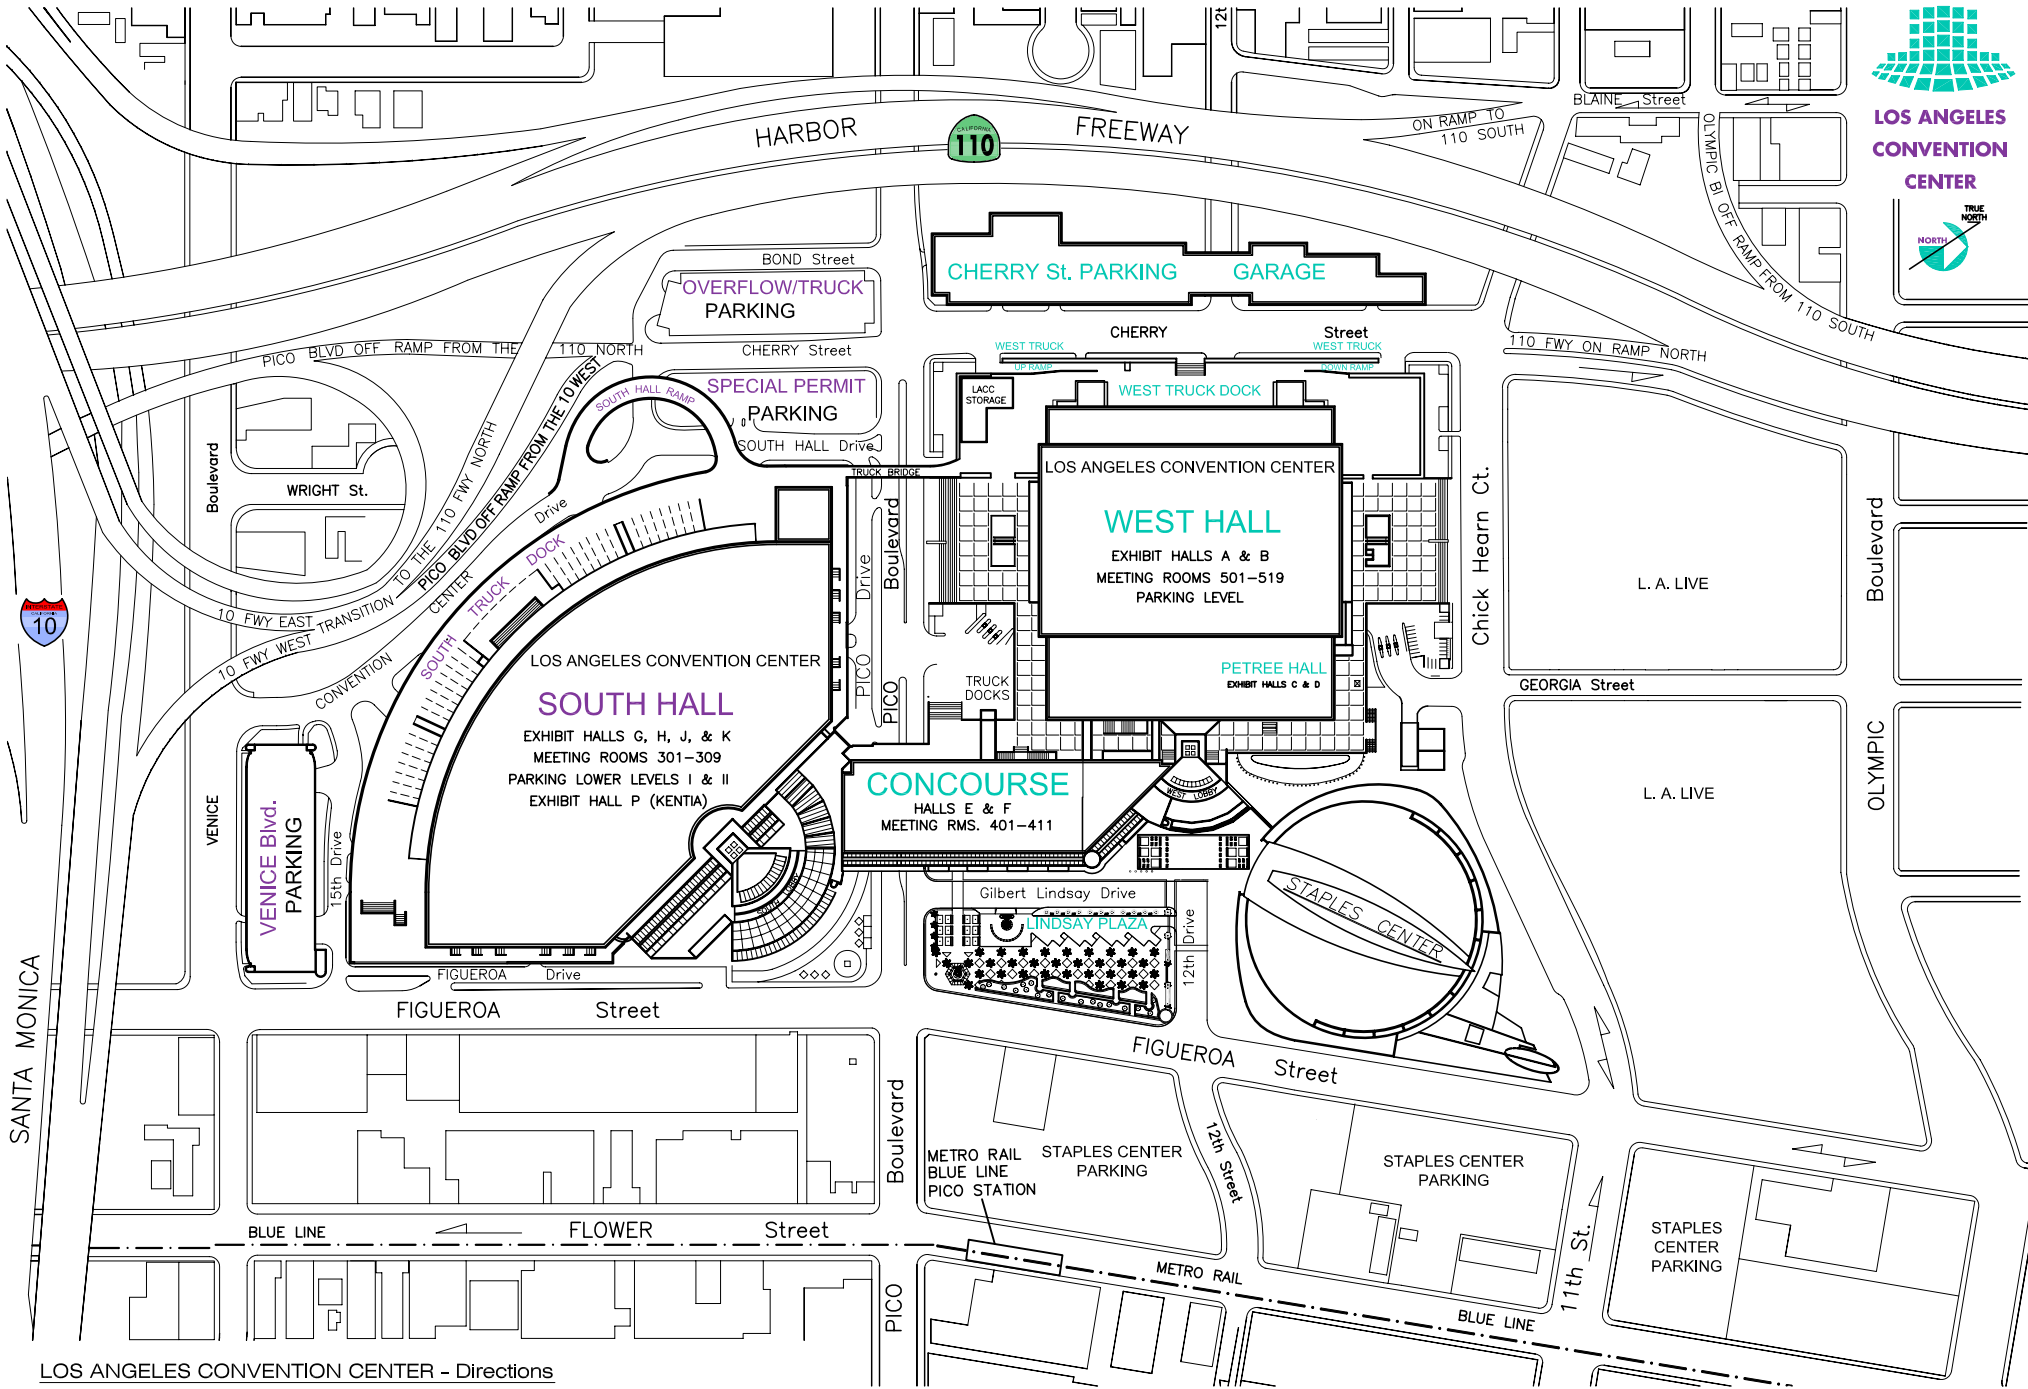

LOS ANGELES CONVENTION CENTER

LOS ANGELES CONVENTION CENTER - Directions

- From 110 North/10 West** - Exit at Pico Blvd. offramp onto Cherry St.. **South Hall**- Turn right at Pico Blvd. (2nd signal) and right at South Hall Dr. (first street on right). **West Hall**- straight ahead.
- From 110 South** - Exit on Olympic Blvd. offramp. Turn left on to Blaine (one way), stay in second lane from left. Turn left on 11th St (stay right). Go under Fwy. Turn right on Cherry St. **West Hall**- Turn left at first signal (12th St.). **South Hall**- Turn left on Pico Blvd. (2nd signal) (stay in 2nd lane from left to turn left). Immediately turn right on South Hall Dr.
- From 10 East**- Exit on Grand Ave. Turn left onto Olive St. **South Hall**- Turn left on Venice Blvd. Go to Convention Center Dr and turn right. **West Hall**- Turn left on Pico Blvd. Turn right on Cherry St.